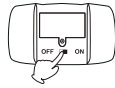

**4** Turn on robot switch

**6** Connect Bluetooth (JT\_XXXX)

**7** Remote control the robot

Walk or glide backward

**8** App control the robot